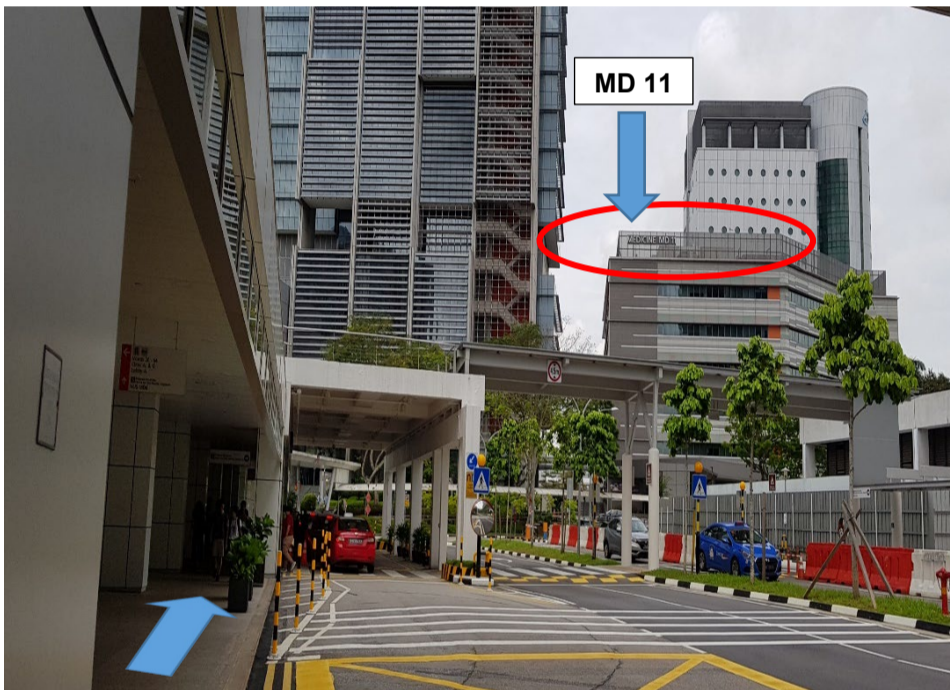

Getting to the MD 11, Clinical Research Centre (CRC) Auditorium:
(Address: 10 Medical Drive, Singapore 117597)

(A) BY CAR/TAXI

Via Ayer Rajah Expressway (AYE):

- Take exit 8 - South Buona Vista Road / North Buona Vista Road
- Onto Lower Kent Ridge Road
- Continue on Lower Kent Ridge Road
- Turn left at Lower Kent Ridge Road
- Turn right at Medical Drive

Click [here](#) for google map or scan the QRcode below.

<https://maps.app.goo.gl/WQBcg>

(B) BY MRT (Mass Rapid Transit)

From Kent Ridge MRT station:

1) Alight at Kent Ridge MRT Station and Exit A

2) Turn left and walk towards Main Building Lobby B.

3) Walk towards Main Building Lobby B.

4) Walk past Main Building Lobby B.

5) Walk past wheelchair bay.

6) Walk straight towards Emergency/Children Emergency Building on the left.

7) Walk towards Main Building Lobby A.

8) Walk past Lobby A.

9) Cross the zebra-crossing and turn right.

MD 11

10) Walk along sheltered path.

11) You have reached the destination, MD11. CRC Auditorium is located at level 1.